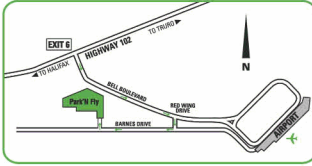

Halifax Self Park

Car Door to Curbside Drop Off / Service du véhicule à la porte de l'aérogare

668 Barnes Dr.
Enfield, NS
(902) 873-4574

DAILY/JOUR

$ **14**⁰⁹

WEEKLY/SEMAINE

$ **70**⁴³

Maritime Travel (Atlantic Provinces) & HQ

RESERVE YOUR NEXT PARKING STAY

ENTER DISCOUNT CODE ON PARKNFLY.CA AT TIME OF RESERVATION

1130344

ENTREZ LE CODE DE RABAIS AU MOMENT DE LA RÉSERVATION*

ENTREZ LE CODE DE RÉDUCTION SUR PARKNFLY.CA AU MOMENT DE LA RÉSERVATION

1130344

Referral ID: 14715

PARKING CONDITIONS: Charge begins at time of check in and is based on a minimum 24-hour period. One week equals 7 consecutive 24-hour periods. Limit one coupon per parking transaction. Not valid with any other discount or promotion. Parking rates subject to surcharges. All rates and surcharges are subject to applicable taxes. Not valid with any other discount or promotion. Taxes and surcharges are non-discountable. Rates subject to change without notice. App reservations not available for Halifax. **Expires: May 31, 2024.** Park'n Fly is a registered trademark of 1884901 Alberta Ltd.

Fall/Winter 2023-2024 · Automne/Hiver 2023-2024 · Fall/Winter 2023-2024 · Automne/Hiver 2023-2024 · Fall/Winter 2023-2024 · Automne/Hiver 2023-